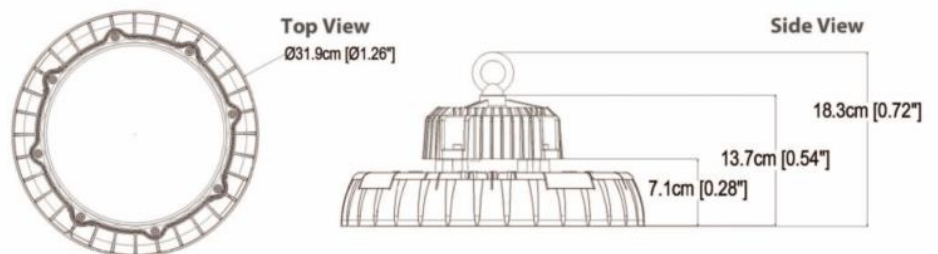

# Ordering Information:

Example: PLG-UFO-60-90-50-HI

<u>PLG</u>	<u>UFO</u>					
Brand	Series	Wattage	Beam Angle	CCT	Efficiency	Options
PLG	UFO	60	60	50 (5000K)	HI (170 LM/W)	REF (Drop reflector)
		100	90	40 (4000K)	LO (140 LM/W)	HV ( High Voltage - 480V)
		150	120	30 (3000K)		SP (Surge Protector)
		200				OPC (Opaque Lens)
		240				BK (Black Finish)
						DRKB (Dark Bronze Finish)
						WHT (White Finish)
						ADV (Advanced Controls)

## Product Dimensions:

**60 and 100 Watt**

**150 Watt**

**200 and 240 Watt**